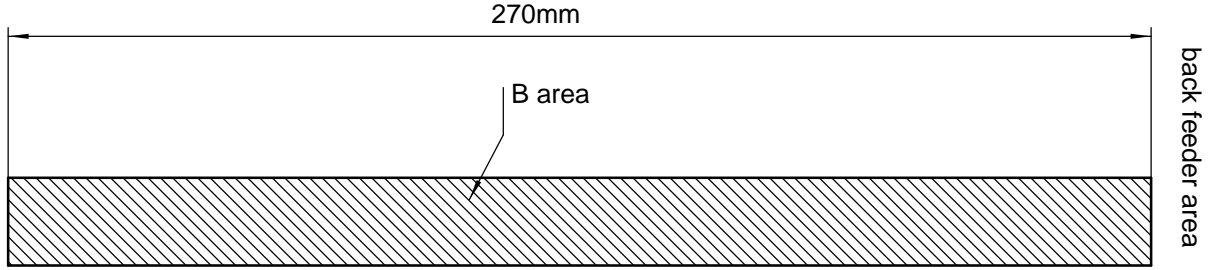

Notice for NeoDen3V feeder qty calculation:

Left feeder area: feeder qty should no more than 24, total feeder length less than 328mm;

Back feeder area: feeder qty should no more than 20, total feeder length less than 270mm.

Generally left side do not recommend to modify, unless back side cannot meet with customer's requirement !

left feeder area

Unit:mm

A.B areas with shadow are for reel feeders